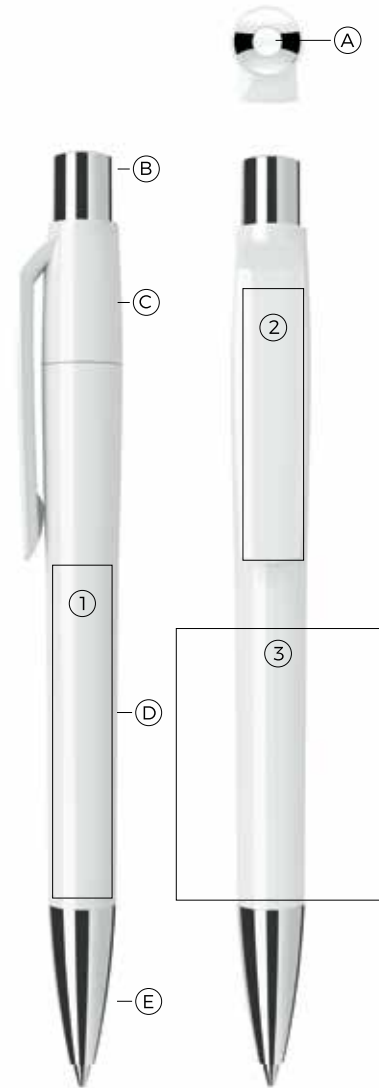

PENS CATALOG

CONTENTS

TECHNICAL INFORMATION	03	EPSILON TOUCH	24
MAXEMA	04	LIKE (OPAQUE)	25
MOOD	06	LIKE (TRANSPARENT)	26
FLOW PURE	07	DYNAMIX	27
FLOW	08	DYNAMIX PRO+	28
DOT	09	DYNAMIX SHINE	29
ZINK	10	EVO	30
VIEW	11	EVO PRO	31
TAG	12	EVO PRO+	32
ICON	13	K 1	34
TAG GREEN	14	K 1 METAL	35
ICON GREEN	15	K 1 BIOSAFE	36
ETHIC	16	LOOX	37
NEXT	17	LOOX PROMO	38
PIXEL	18	LOOX METAL	39
BAY	19	F-ACE	40
SCHNEIDER	20	FROSTY	41
SLIDER XITE PROMO	22	SPROUT	42
SLIDER RAVE	23		

TECHNICAL INFORMATION

- PRINT AREA**
- A. Little Sphere
 - B. Push-Button
 - C. Clip
 - D. Barrel
 - E. Tip

WHERE
TO PUT
YOUR
LOGO

MOOD DESIGN WITH A METAL TOUCH

Colors

Solid

Transparent

Metallic Finishes